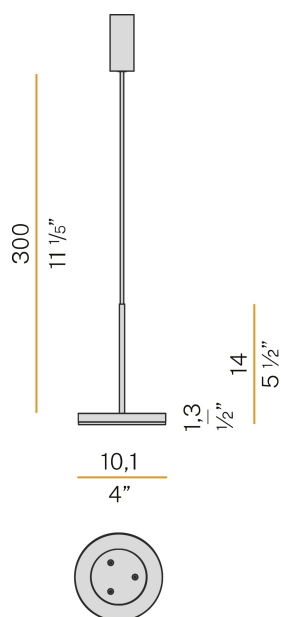

PANZERI

Bella

220-240V AC ON-OFF
L05217.011.0501

Data sheet

CODE	L05217.011.0501
SYSTEM POWER CONSUMPTION	6,5W
EFFICACY	64.67lm/W
LIGHT SOURCE	LED
LIGHT SOURCE LIFETIME	L80 (B10) 70.000h
COLOUR TEMPERATURE	2700K Ra>90
LIGHT DISTRIBUTION	diffused
POWER SUPPLY	220-240V AC
FREQUENCY	50/60Hz
ELECTRICAL CONFIGURATION	ON-OFF
DRIVER	integrated included
NOMINAL LUMINOUS FLUX	460lm
LUMEN OUTPUT	388lm
EFFICIENCY	84.3%
WEIGHT	0,55 Kg
PROTECTION DEGREE	IP40
COLOUR TOLLERANCES	SDCM 3
PACKING DIMENSIONS (CM)	13,0 x 24,0 x 12,0

Suspension lighting fixture for interiors, with direct light emission.
Die-cast aluminium structure in white, black, bronze, mat brass or titanium polyacrylic paint.
Modelled acrylic diffuser with mat finish.
Aluminium closing disk in polyacrylic paint.
Suspension kit with rod in brass tube in polyacrylic paint.
3m (118,1") long suspension and power cable in transparent PVC.
Power canopy with pickled sheet metal ceiling bracket and extruded aluminium covering in white, black, bronze, mat brass or titanium polyacrylic paint.

Technical drawing

Polar diagram

PANZERI

Bella

Accessories / structure

YPL05207.015

Ivory pleated fabric lampshade, simple snap installation.