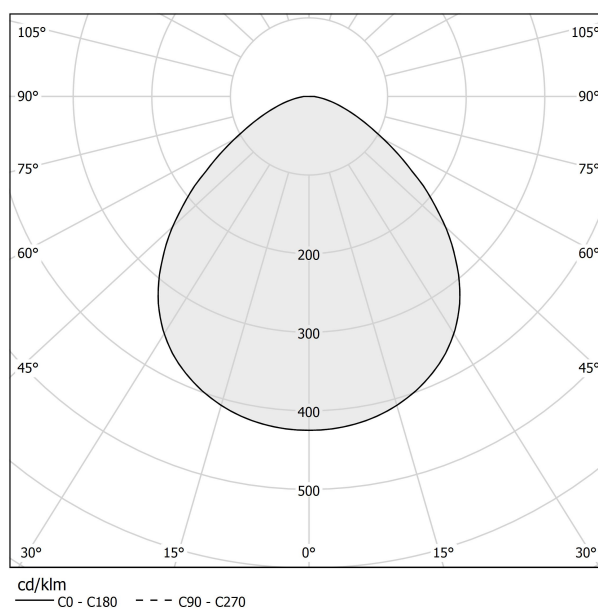

Polar diagram